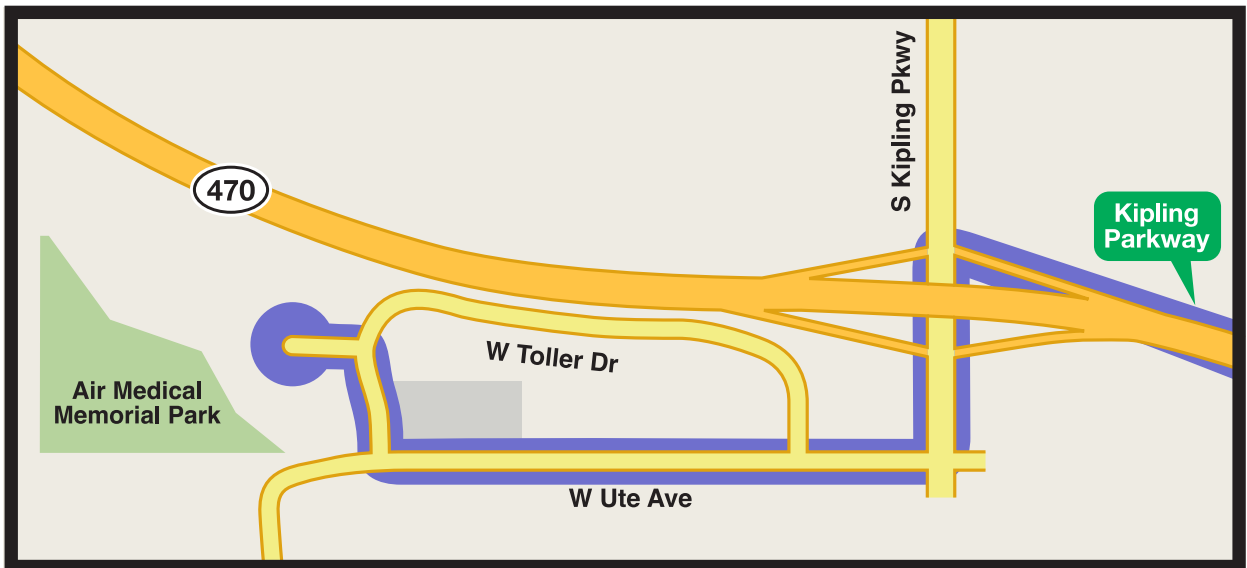

AIR MEDICAL

MEMORIAL PARK

MAP AND DIRECTIONS

From Denver International Airport

Head south on Pena Blvd (primary road out of DIA) to I-70 west

On I-70, stay in the right-hand lane and take I-225 south using exit **282** /Colo Spgs

At the end of the off-ramp, turn left on Kipling Pkwy and go under 470 to W. Ute Ave.

Turn right on W. Ute Ave. using the right-hand lane and head west to West Toller Drive.

Turn right on West Toller Drive and turn left at the first entrance

This is the entrance to the parking lot adjacent to, and east of, the future site of the Air Medical Memorial and Park.

From Central/Downtown Denver

Take S. Santa Fe Drive south to 470 west

Head west on 470 to S. Kipling Pkwy and exit 470 using the **Kipling Pkwy** exit

This is the entrance to the parking lot adjacent to, and east of, the future site of the Air Medical Memorial and Park.